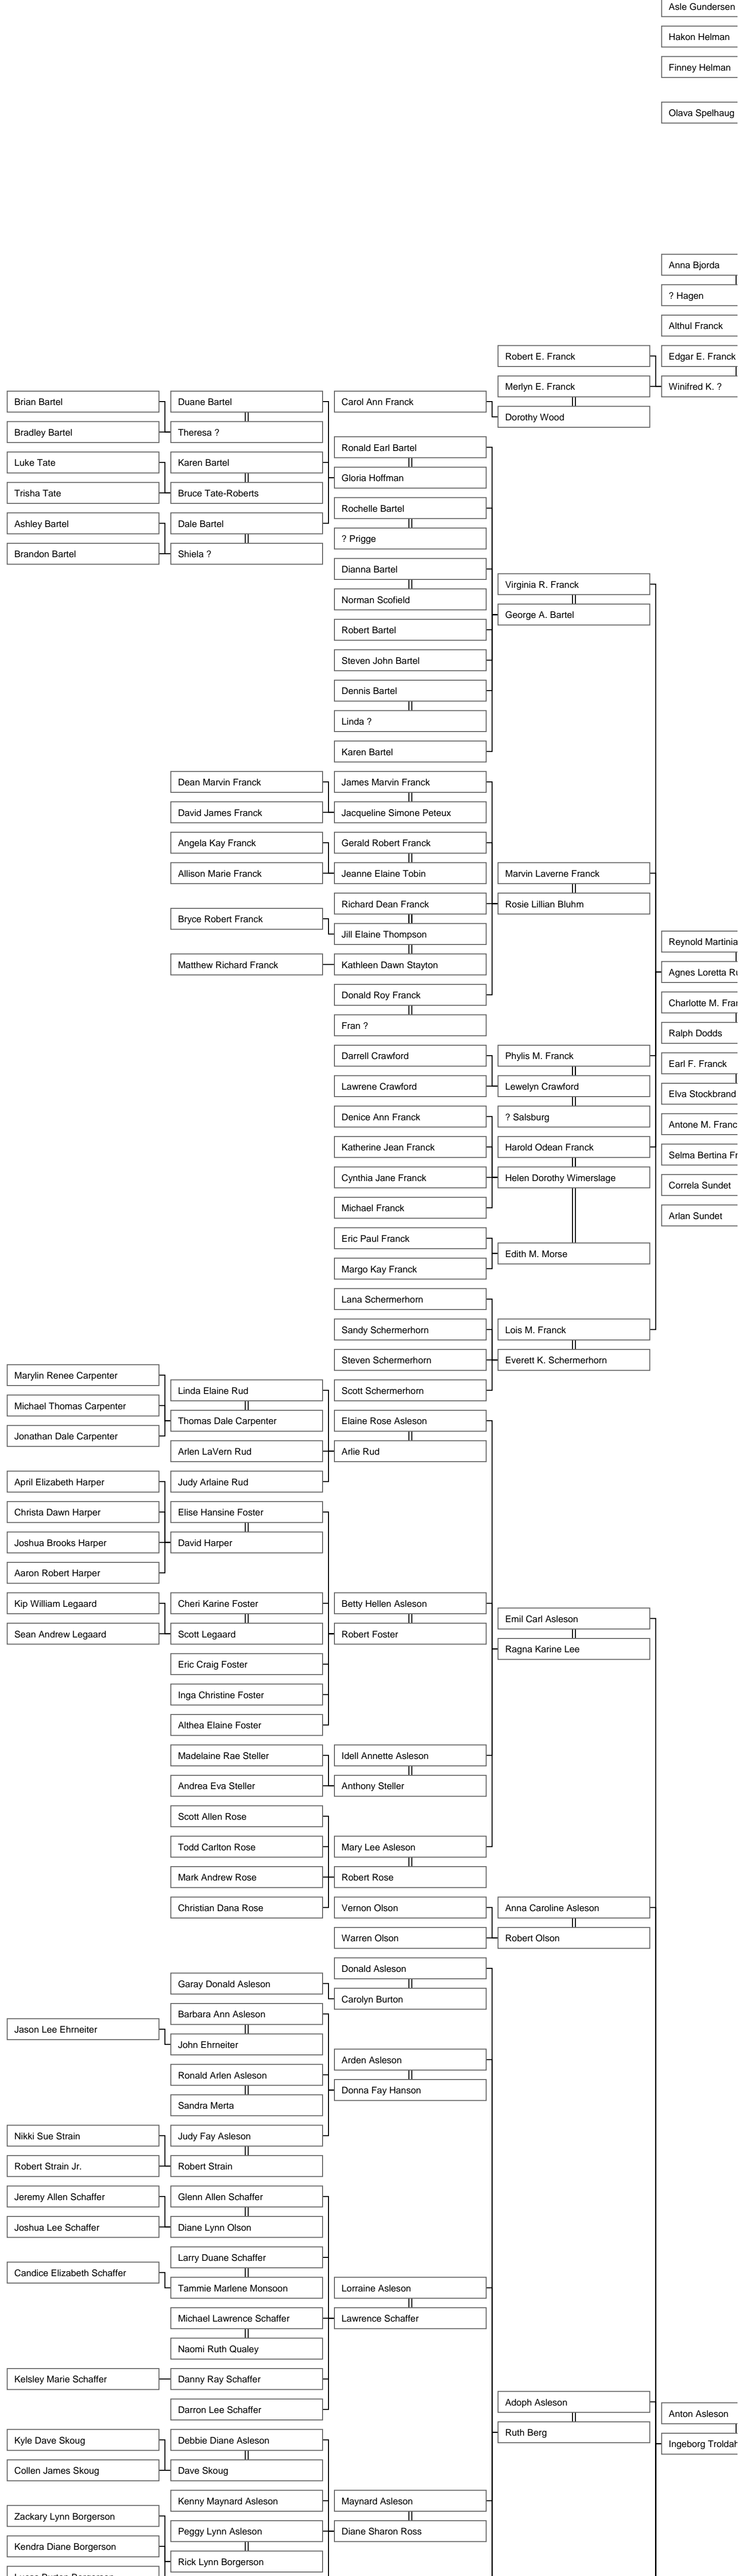

Descendants of Anders Evensen Spelhaug (1775 - 1845)

This family tree, if printed on a single piece of paper, would be 22" x 671". As an Acrobat PDF file, you can use Acrobat's FIND feature to search for specific people. The first generation is on the far right side of the tree. Current generations are on the left side. PLEASE: when you find an error or believe someone missing from this chart, contact rwlayton@att.net. -----
UPDATED May 6, 2013