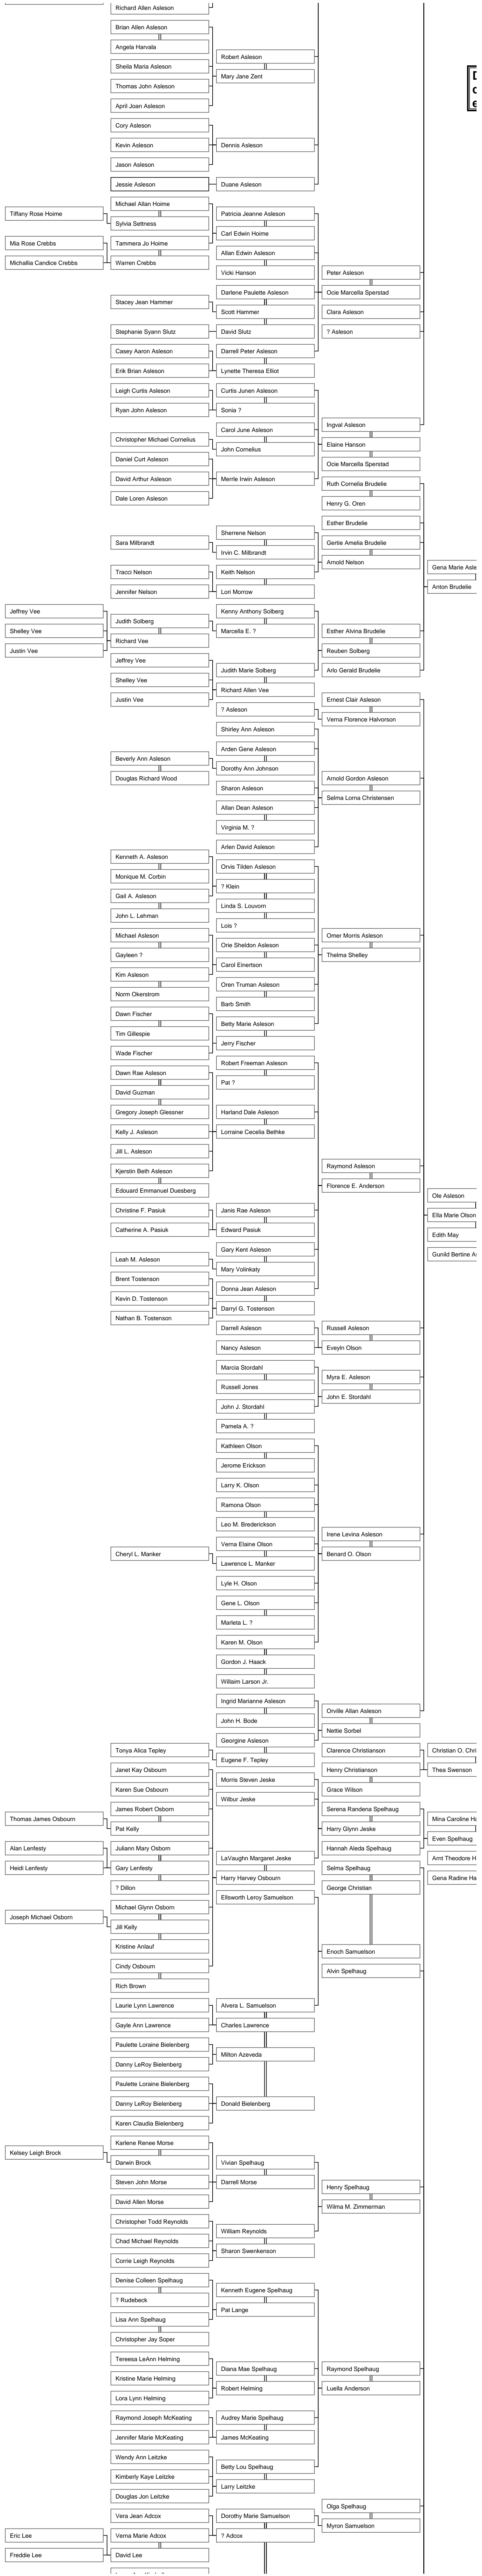

Descendants of Anders Evensen Spelhaug (1775 - 1845)

This family tree, if printed on a single piece of paper, would be 22" x 671". As an Acrobat PDF file, you can use Acrobat's FIND feature to search for specific people. The first generation is on the far right side of the tree. Current generations are on the left side. PLEASE: when you find an error or believe someone missing from this chart, contact rwlayton@att.net. -----
UPDATED May 6, 2013